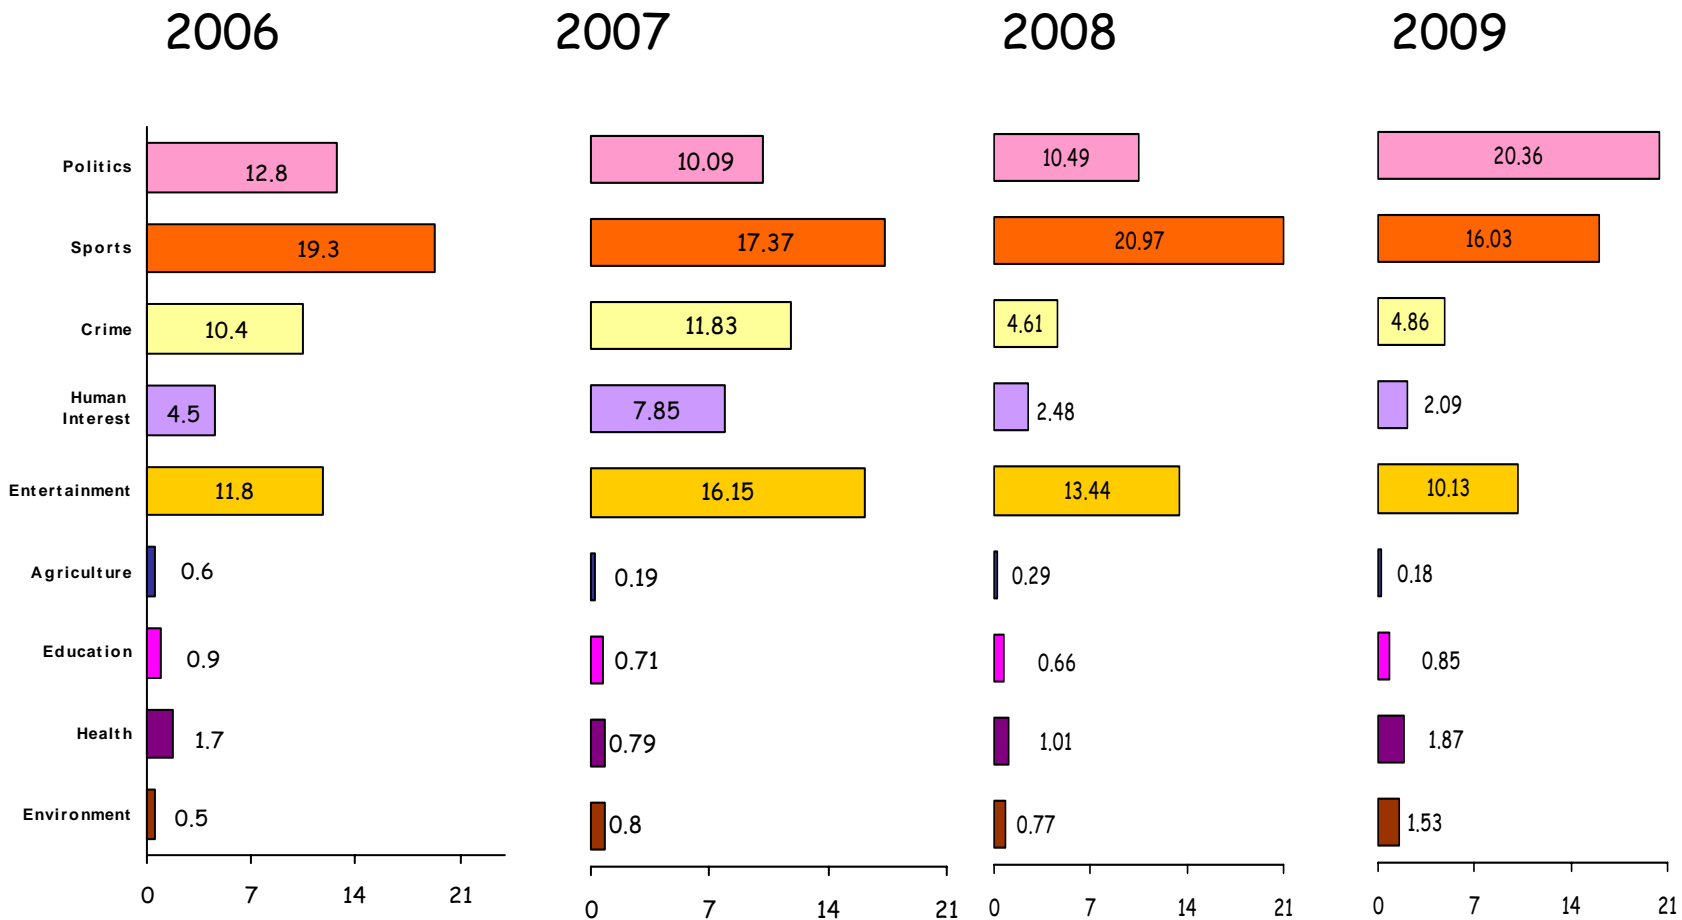

TV News Trends

Figures are Percentage of Total News Time of 6 National News Channels

Source: CMS Media Lab